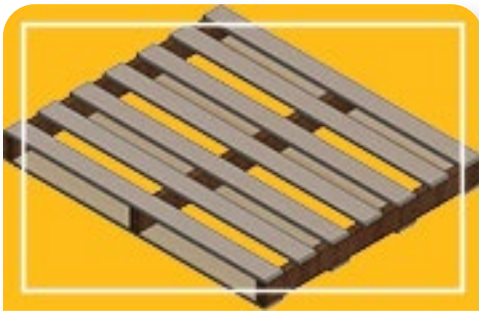

40x48

Top Deck Number: 7
Bottom Deck Number: 4
Stringer Number: 3
Safe Maximum Load: 3696 lbs.
Average Pallet Weight: 42 lbs.