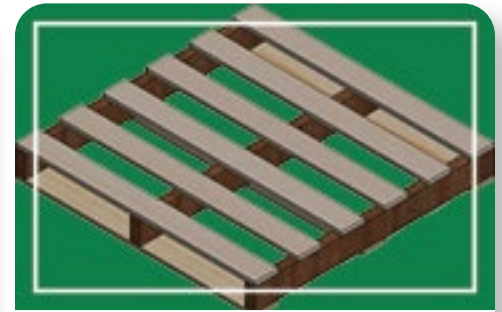

## 48x40

Top Deck Number: 7  
Bottom Deck Stringer Number: 5  
Safe Maximum Load: 4592 lbs  
Average Pallet Weight: 37lbs

## 42x42

Top Deck Number: 7  
Bottom Deck Number: 5  
Stringer Number: 3  
Safe Maximum Load: 4445 lbs.  
Average Pallet Weight: 36 lbs.